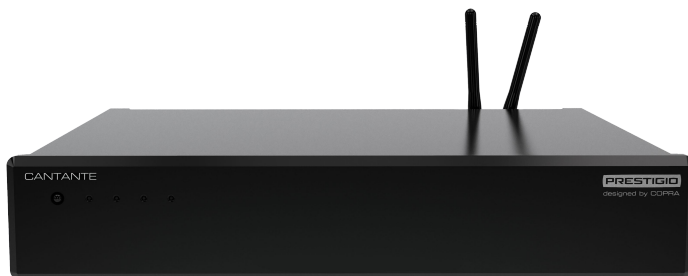

Speakers Specifications

Type	Floor-standing triphonic: two-way satellite, bass-reflex subwoofer
Drivers	1"x1,4" (2,5cmx3,5cm) tweeter 1x 2,5" (6cm) midrange 1x 8" (20cm) woofer
Operating mode	passive
Frequency response (+/- 3DB)	31Hz-40kHz THD <0,3% (1kHz/90dB/1m)
Low frequency point -6DB	28
Efficiency	84
Nom. Impedance	4 Ohm
Minimum impedance	3,5 Ohm
Crossover frequency	Passive crossover 3.5 kHz only in the satellite. Active crossover in an amplifier: Subsonic filter 28Hz, Crossover subwoofer/satellite 120Hz
Dimensions	Satellite: height 122cm, diameter 28cm; Subwoofer: height 50cm; diameter 28cm
Net weight	Satellite: 5,5kg / subwoofer 17,5kg

Amplifier Specifications

Dimension	33cm / 23cm / 6,5 cm | 4,5kg
Color	Black
Streaming Client	Linkplay Streaming Engine
Display	No
Inputs	1x Optical S/PDIF PCM 1x Coaxial S/PDIF PCM 1x RCA/Line
Outputs	1x Analog RCA 1x coaxial digital output S/PDIF 1x optical digital output TOSLINK S/PDIF
Power Amplifier	Power RMS (amplifier, total): 800W
USB	USB-C service only connector
Network	Lan, WiFi 2,4GHz, 5Ghz
Bluetooth	Bluetooth 5.0 aptX HD
Formate	up to 24bit/192 khz Hi-Res music and FLAC / MP3 / AAC / AAC+ / ALAC / APE / WAV
Material	Anodized aluminum
DAC Function	Ess Sabre DAC - up to 24-bit/192kHz Hi-Res Audio
Operation	Android, iOS, remote control
Streaming Services	Compatible with Airplay 2, Spotify Connect, Tidal Connect, Qplay, Amazon Music, Deezer, Internet Radio, Napster, Tunein, etc.