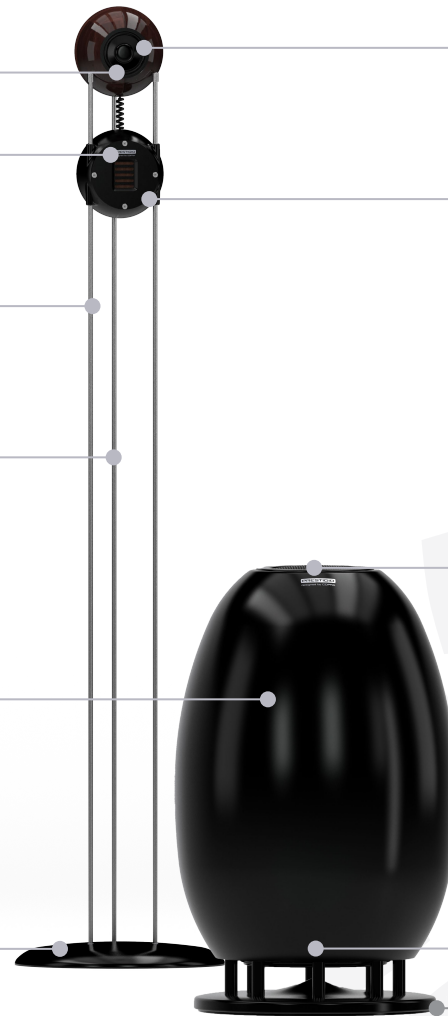

CANTANTE

Custom audio system

PRESTIGIO

designed by COPRA

2.5" midrange driver with a membrane of aircraft-grade aluminium for powerful detailed sound

Special 1"x1.4" tweeter

Copper bushing alloys for high-frequency electrical contact

Stainless steel pins for electrical signal supply

Patented polymer concrete body for bass power and depth

Compact polymer concrete base with rubber coating for stability

Patented coconut endocarp, light, durable, compact and damped by many micropores and fibers for unique sound effect

Special mid-frequency driver provides vibration isolation combined with the ability of orientation for more accurate stereo sound

Special designed Bass reflect port for deep bass without turbulence

Acoustic diffuser for perfect upper bass sound

Vibration dampening coating