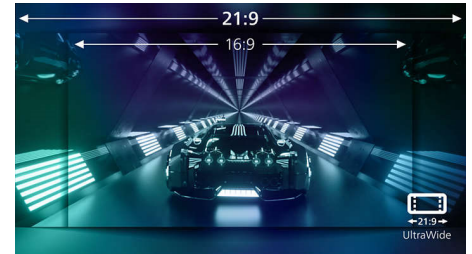

UltraWide CrystalClear images

These Philips screens deliver Crystal Clear, UltraWide Quad HD 3440 x 1440 pixel images. Utilising high-performance panels with high-density pixel count and 178/178 wide viewing angles, these new displays will make your images and graphics come alive. The UltraWide 21:9 format enables more productivity with more room for side-by-side comparisons and more viewable spreadsheet columns. Whether you are a demanding professional requiring extremely detailed information for CAD-CAM solutions or a financial wizard working on huge spreadsheets, Philips displays deliver Crystal Clear images.