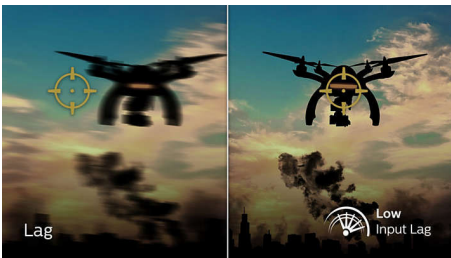

PHILIPS

WQHD gaming monitor
Evnia 3000 34" (86.36 cm), 3440 x 1440 (WQHD)

34M2C3500L/00

Highlights

180 Hz Gaming

You play intense, competitive gaming. You demand display with lag-free, ultra-smooth images. This display redraws the screen image up to 180 times per second, effectively faster than a standard display. A lower frame rate can make enemies appear to jump from spot to spot on the screen, making them difficult targets to hit. With a 180 Hz frame rate, you get those critical missing images on the screen which show enemy movement in ultra-smooth motion so you can easily target enemies. With ultra-low input lag and no screen tearing, this Philips display is your perfect gaming partner.

Low input lag

Input lag is the amount of time that elapses between performing an action with connected devices and seeing the result on screen. Low input lag reduces the time delay between entering a command from your devices to monitor, greatly improving play on twitch-sensitive video games, particularly important for playing fast-paced, competitive games.