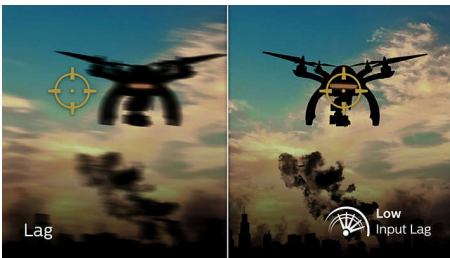

Immersive visuals

- 16:9 Full HD display for crisp, detailed images
- High Dynamic Range (HDR) for more lifelike colourful visuals
- SmartContrast for rich black details

EVNIA

PHILIPS

Highlights

180 Hz Gaming

You play intense, competitive gaming. You demand display with lag-free, ultra-smooth images. This display redraws the screen image up to 180 times per second, effectively faster than a standard display. A lower frame rate can make enemies appear to jump from spot to spot on the screen, making them difficult targets to hit. With a 180 Hz frame rate, you get those critical missing images on the screen which show enemy movement in ultra-smooth motion so you can easily target enemies. With ultra-low input lag and no screen tearing, this Philips display is your perfect gaming partner.

Low input lag

Input lag is the amount of time that elapses between performing an action with connected devices and seeing the result on screen. Low input lag reduces the time delay between entering a command from your devices to monitor, greatly improving play on twitch-sensitive video games, particularly important for playing fast-paced, competitive games.